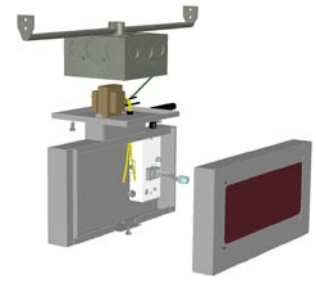

Installation and setup is easy with National's Ad-Clock™ technology and your choice of network configurations. See Bulletin C-505 for more information.

- Long-Life Epoxy Sealed Display
- Auto-Dim Feature for Theatrical, Video, and Artistic Productions
- 9 Brightness Levels
- 12/24-hr Display Format
- Count-up/down Timer Capability
- No Master Clock Required
- Battery-Less Backup Timekeeping
- Durable Steel Housing
- Plug-in Connectors
- No Server Software Required
- Leverage Existing WiFi Networks
- Easy Setup
- Compatible with 802.11b/g/n Networks
- Supports Existing Security Schemes
- Compatible with National's TIME WISE™ Family of Devices

SFC-HW: Use the Ceiling mount Hard Wire version when it is more convenient to wire in ceiling and mount near a wall. (Electrical box by others.)

Clock Size	A	B	C/C'	D*	Depth
2.25"	5.13	10.13	3.3/1.2	1.35	2.40
2.25" 6 digit	5.13	13.13	3.3/1.2	1.35	2.40
4.00"	7.13	16.88	3.3/1.2	1.35	3.65
4.00" 6 digit	7.13	21.25	3.3/1.2	1.35	3.65