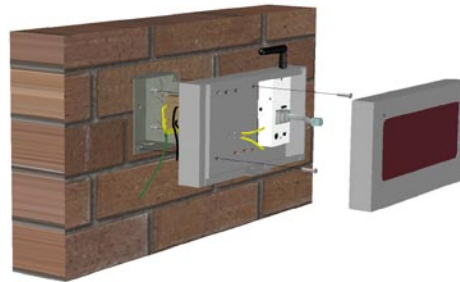

-HW: Use the Hard Wire (HW) version when the transformer is hard wired inside a 4" square electrical box behind the clock.