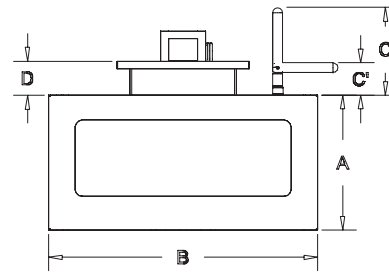

Specifications

Input Power: 120VAC 50/60Hz; 0.030A max. (Wall Transformer with 7' cable provided.)
WiFi: 802.11b/g support. TCP/IP; DNS; DHCP; SNTP; TIME; HTTP; FTP protocols supported.
Time Servers: Configure Internet time servers or local SNTP servers.
See TIME WISE™ Bulletin C-505 for additional configuration information.

Steel Case with Powder Grey Semi-gloss paint.
Acrylic High Contrast LED Filter.
Clear View™ Protective Guard available

MADE IN
MICHIGAN

Ordering Information

Part No.	Description
SF-225DLS4-WiFi-WT	2.25" Single Face TIME WISE™ 4-Digit Digital Clock w/ Wall Transformer
SF-225DLS4-WiFi-HW	2.25" Single Face TIME WISE™ 4-Digit Digital Clock w/ Hard-Wire Transformer
SFC-225DLS4-WiFi-HW	2.25" Single Face Ceiling mount TIME WISE™ 4-Digit Digital Clock w/ Hard-Wire Transformer
SF-400DLS4-WiFi-WT	4.00" Single Face TIME WISE™ 4-Digit Digital Clock w/ Wall Transformer
SF-400DLS4-WiFi-HW	4.00" Single Face TIME WISE™ 4-Digit Digital Clock w/ Hard-Wire Transformer
SFC-400DLS4-WiFi-HW	4.00" Single Face Ceiling mount TIME WISE™ 4-Digit Digital Clock w/ Hard-Wire Transformer
SF-225DLS6-WiFi-WT	2.25" Single Face TIME WISE™ 6-Digit Digital Clock w/ Wall Transformer
SF-225DLS6-WiFi-HW	2.25" Single Face TIME WISE™ 6-Digit Digital Clock w/ Hard-Wire Transformer
SFC-225DLS6-WiFi-HW	2.25" Single Face Ceiling mount TIME WISE™ 6-Digit Digital Clock w/ Hard-Wire Transformer
SF-400DLS6-WiFi-WT	4.00" Single Face TIME WISE™ 6-Digit Digital Clock w/ Wall Transformer
SF-400DLS6-WiFi-HW	4.00" Single Face TIME WISE™ 6-Digit Digital Clock w/ Hard-Wire Transformer
SFC-400DLS6-WiFi-HW	4.00" Single Face Ceiling mount TIME WISE™ 6-Digit Digital Clock w/ Hard-Wire Transformer