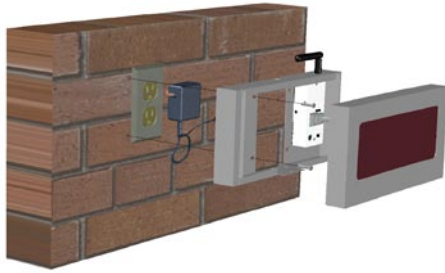

Installation

-WT: Use the Wall Transformer version when power is from an existing outlet behind or near the clock location. Optional wire exit on top or bottom of clock.